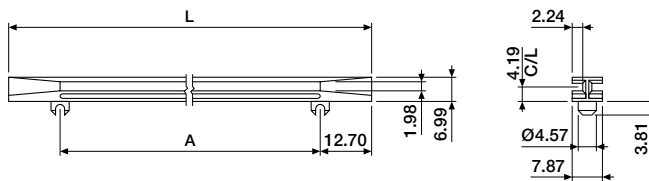

Horizontal Card Guides

These horizontal card guides are available in nine lengths and with a standard centreline height of 4.20mm. Both ends have tapered ramp entries. Single and double sided models are available.

Panel Thickness : 1.19 to 2.29mm

Material : Nylon 6/6 UL92-0

Colour : Black

■ Single sided

ORDERING INFORMATION

BIV-3000-0400	L = 50.80, A = 25.40
BIV-3000-0500	L = 63.50, A = 38.10
BIV-3000-0600	L = 76.20, A = 50.80
BIV-3000-0700	L = 88.90, A = 63.50
BIV-3000-0800	L = 101.60, A = 76.20
BIV-3000-0900	L = 114.30, A = 88.90
BIV-3000-1000	L = 127.00, A = 101.60
BIV-3000-1100	L = 139.70, A = 114.30
BIV-3000-1200	L = 152.40, A = 127.00

■ Double sided

ORDERING INFORMATION

BIV-3010-0400	L = 50.80, A = 25.40
BIV-3010-0500	L = 63.50, A = 38.10
BIV-3010-0600	L = 76.20, A = 50.80
BIV-3010-0700	L = 88.90, A = 63.50
BIV-3010-0800	L = 101.60, A = 76.20
BIV-3010-0900	L = 114.30, A = 88.90
BIV-3010-1000	L = 127.00, A = 101.60
BIV-3010-1100	L = 139.70, A = 114.30
BIV-3010-1200	L = 152.40, A = 127.00