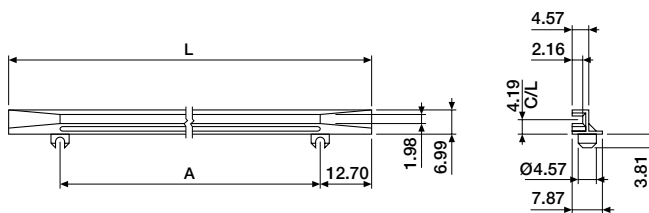

Horizontal Card Guides

These horizontal card guides are available in nine lengths and with a standard centreline height of 4.20mm. Both ends have tapered ramp entries. Single and double sided models are available.

Panel Thickness : 1.19 to 2.29mm

Material : Nylon 6/6 UL92-0

Colour : Black

■ Single sided

ORDERING INFORMATION

BIV-3000-0400	L = 50.80, A = 25.40
BIV-3000-0500	L = 63.50, A = 38.10
BIV-3000-0600	L = 76.20, A = 50.80
BIV-3000-0700	L = 88.90, A = 63.50
BIV-3000-0800	L = 101.60, A = 76.20
BIV-3000-0900	L = 114.30, A = 88.90
BIV-3000-1000	L = 127.00, A = 101.60
BIV-3000-1100	L = 139.70, A = 114.30
BIV-3000-1200	L = 152.40, A = 127.00

■ Double sided

ORDERING INFORMATION

BIV-3010-0400	L = 50.80, A = 25.40
BIV-3010-0500	L = 63.50, A = 38.10
BIV-3010-0600	L = 76.20, A = 50.80
BIV-3010-0700	L = 88.90, A = 63.50
BIV-3010-0800	L = 101.60, A = 76.20
BIV-3010-0900	L = 114.30, A = 88.90
BIV-3010-1000	L = 127.00, A = 101.60
BIV-3010-1100	L = 139.70, A = 114.30
BIV-3010-1200	L = 152.40, A = 127.00